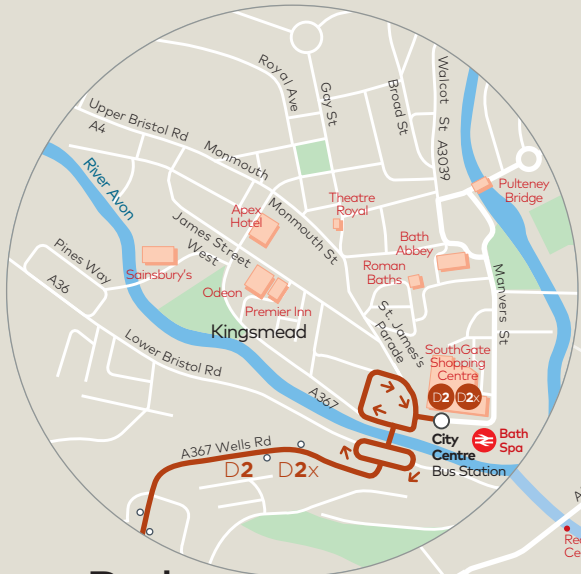

D2 D2x

Bath City Centre

Bath City Centre

- Bus route
- Frome Market Sunday Diversion
- Direction of travel
- Terminus point
- Timed stop
- Bus stop

Which ticket zones?
Bath Zone - tickets valid between Bath Bus Station and Midford, Clearbrook Farm
West of England Zone - tickets valid throughout
See firstbus.co.uk/zones