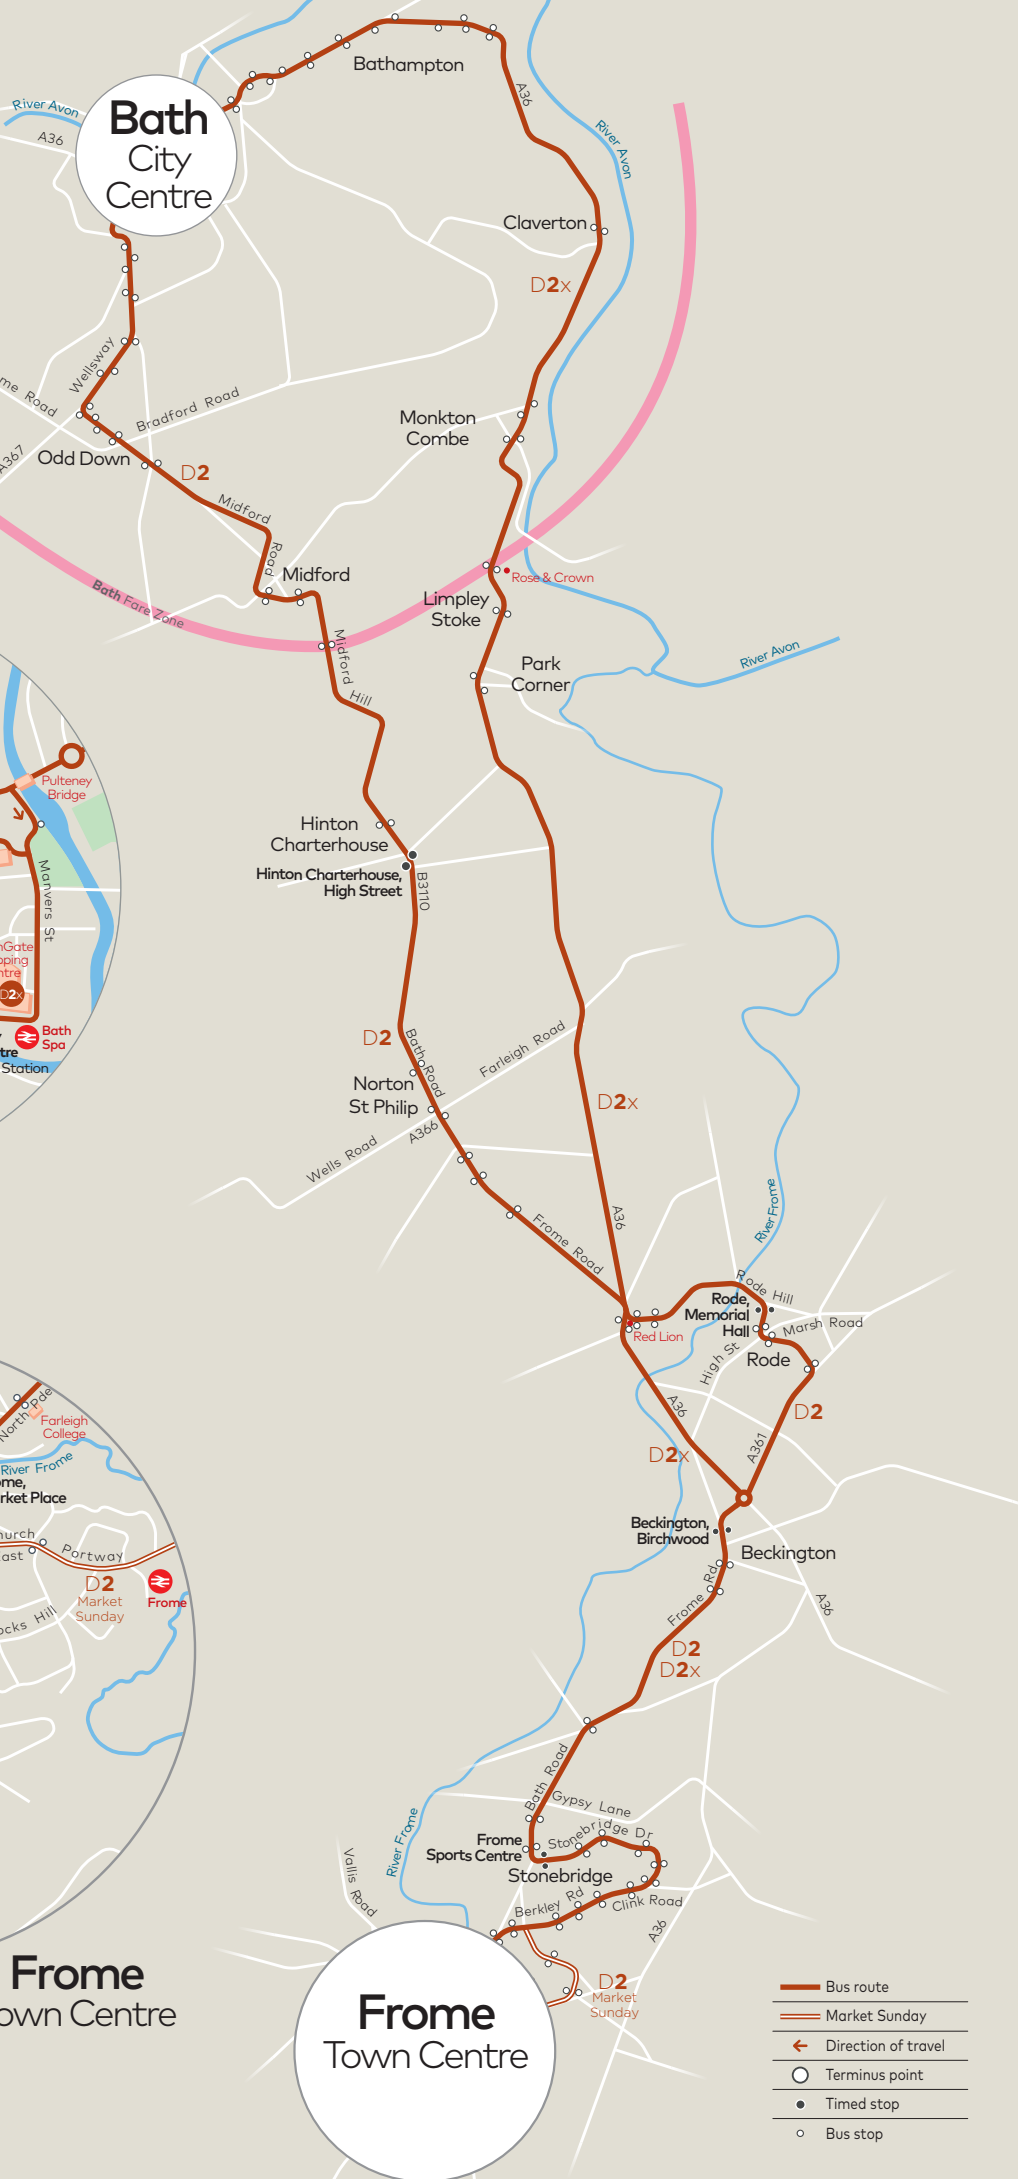

Service Number	D2	D2	D2
Bath, Bus Station	2010	2110	2320
Hinton Charterhouse, High Street	2029	2128	2338
Rode, Memorial Hall	2040	2139	2349
Beckington, Birchwood	2045	2144	2354
Frome Sports Centre	2052	2151	0001
Frome, Market Place	2101	2159	0008
Frome, Sainsbury's Superstore	2114	2211	0021

Service Number	D2	D2
Bath, Bus Station	2200	2310
Hinton Charterhouse, High Street	2219	2329
Rode, Memorial Hall	2230	2340
Beckington, Birchwood	2236	2346
Frome Sports Centre	2244	2354
Frome, Market Place	2252	0002
Frome, Sainsbury's Superstore	2306	0016

Service Number	D2	D2
Frome, Sainsbury's Superstore	2308	0018
Frome, Market Place	2318	0028
Frome Sports Centre	2326	0036
Beckington, Birchwood	2332	0042
Rode, Memorial Hall	2338	0048
Hinton Charterhouse, High Street	2349	0059
Bath, Bus Station	0008	0118

D2 **D2x**

Bath City Centre

Frome Town Centre

Frome Town Centre

- Bus route
- Market Sunday
- Direction of travel
- Terminus point
- Timed stop
- Bus stop