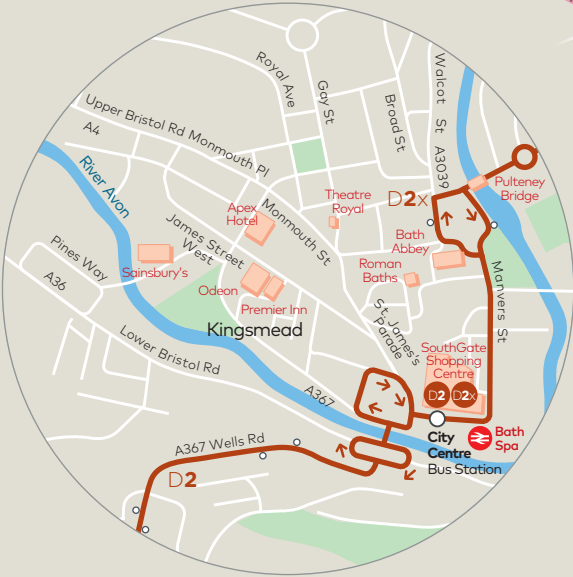

Service Number	D2	D2
Bath, Bus Station	2200	2310
Hinton Charterhouse, High Street	2219	2329
Rode, Memorial Hall	2230	2340
Beckington, Birchwood	2236	2346
Frome Sports Centre	2244	2354
Frome, Market Place	2252	0002
Frome, Sainsbury's Superstore	2306	0016

Service Number	D2	D2
Frome, Sainsbury's Superstore	2308	0018
Frome, Market Place	2318	0028
Frome Sports Centre	2326	0036
Beckington, Birchwood	2332	0042
Rode, Memorial Hall	2338	0048
Hinton Charterhouse, High Street	2349	0059
Bath, Bus Station	0008	0118

D2 **D2x**

Bath City Centre

Frome Town Centre

Frome Town Centre

- Bus route
- Market Sunday
- Direction of travel
- Terminus point
- Timed stop
- Bus stop